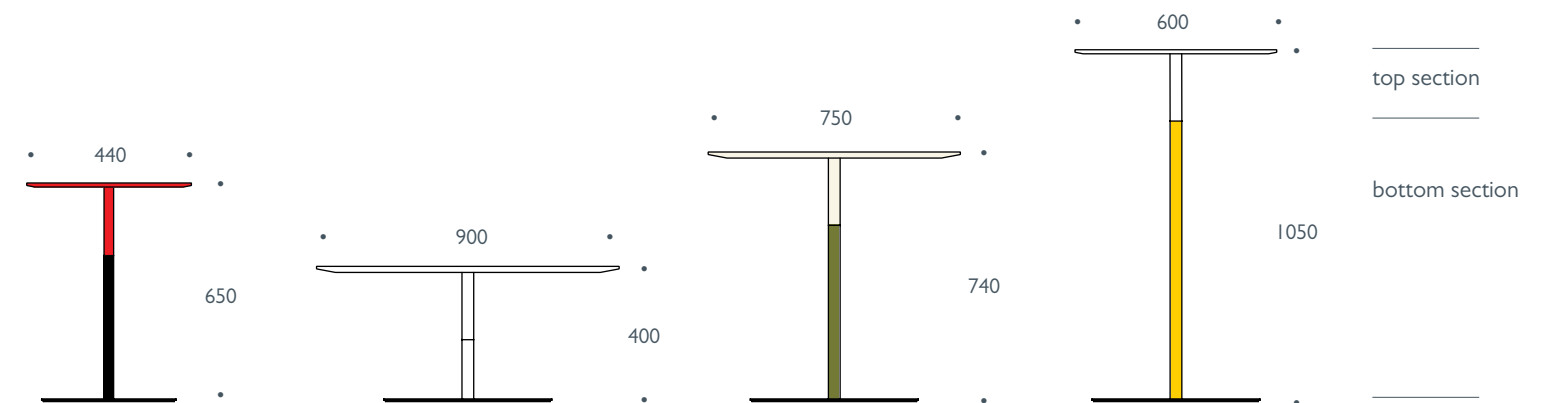

Diabolo

vital statistics

How to specify top and base

	Top size	440	600	750	900
Height					
1050					
740					
650					
400					

All dimensions in mm

Tops are solid grade laminate; black with black core, or white with white core, or alternatively in 1 of 6 lacquered solid colours. The top section of the bases, always matches the top colour, while the bottom section can be in a contrast colour; 1 of 8 below, or match the top section.

Lacquered solid colour table top options

- red 1 RAL 2002
- yellow 2 RAL D2 085 80 80
- green 3 RAL D2 085 50 50
- khaki 4 RAL 7006
- blue 5 RAL D2 220 60 15
- oyster white 6 RAL 1013

Powder coat colours for table base top and bottom sections