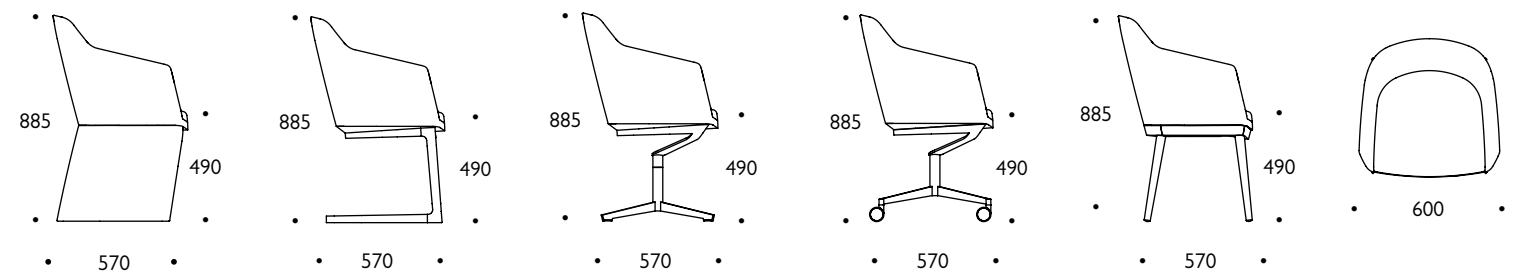

Tub high back chairs