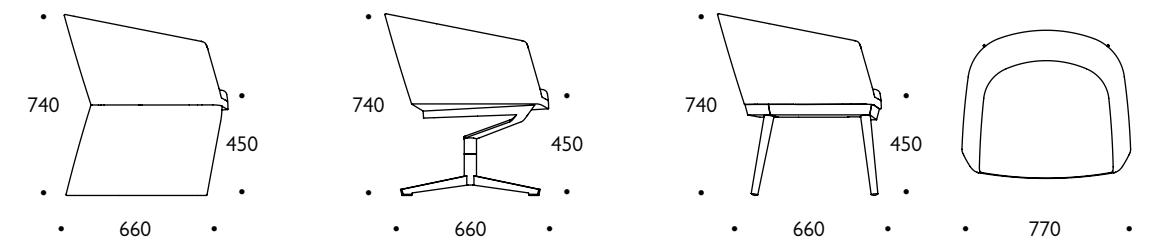

Lounge chairs