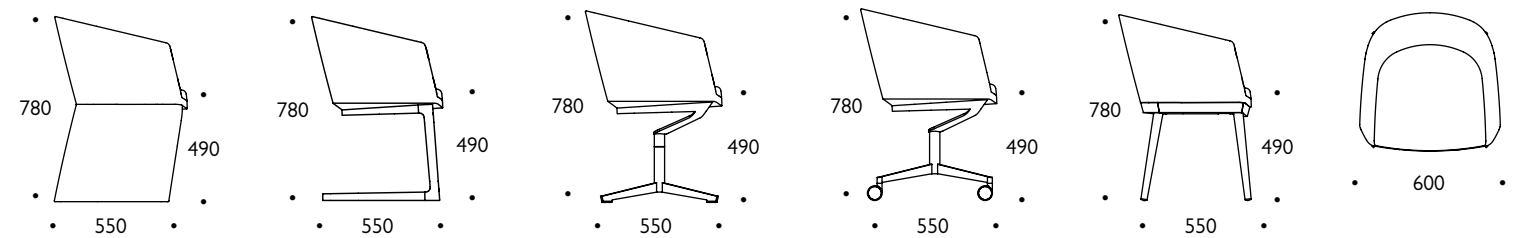

Drum

vital statistics

Tub chairs

Tub high back chairs

Lounge chairs