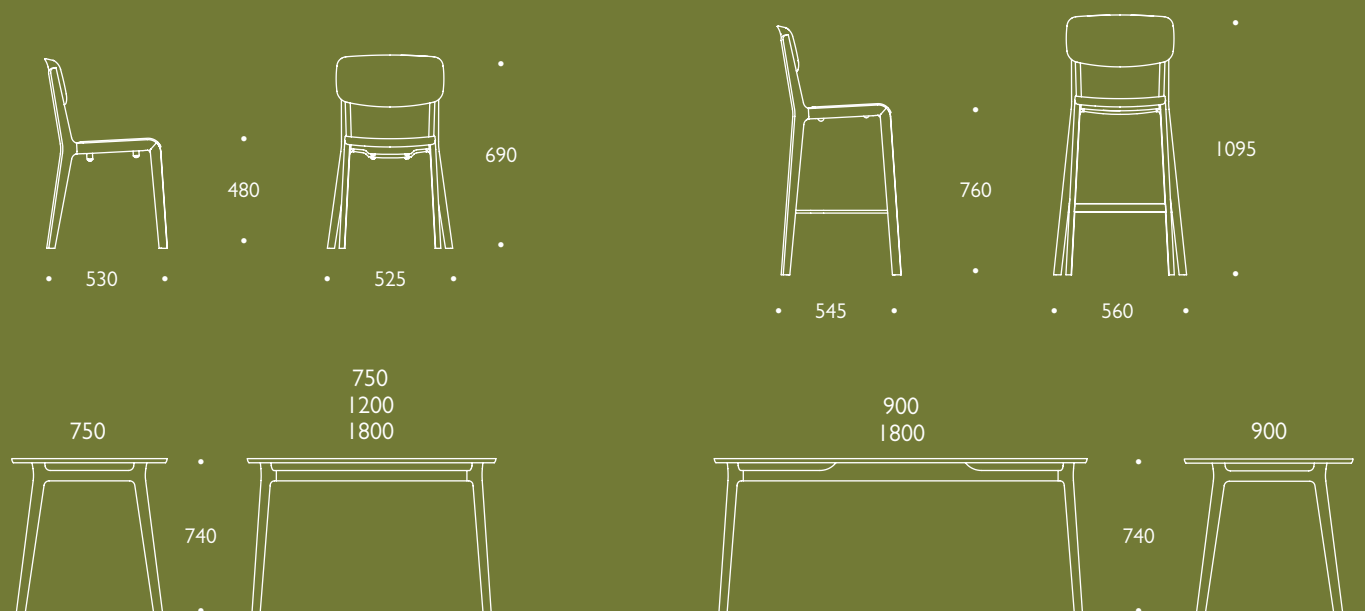

Jonty

vital statistics

All dimensions in mm

Jonty frames are available in natural beech as standard, with a choice of alternative solid colours as listed below. Table tops are available in natural beech or white laminate as standard. Plastic seats and backs are available in a choice of five colours as standard, as listed below.

Solid colour frames and tops

- white 1 RAL 9016
- black 2 RAL 9011
- red 3 RAL 3002
- olive green 4 RAL D2 100 60 20
- grey 5 RAL 7022
- light blue 6 RAL D2 180 80 05

Plastic seat and back colours

- red 1 RAL 3002
- olive green 2 RAL D2 100 60 20
- grey 3 RAL 7022
- white 4 RAL 9016
- light blue 5 RAL D2 180 80 05