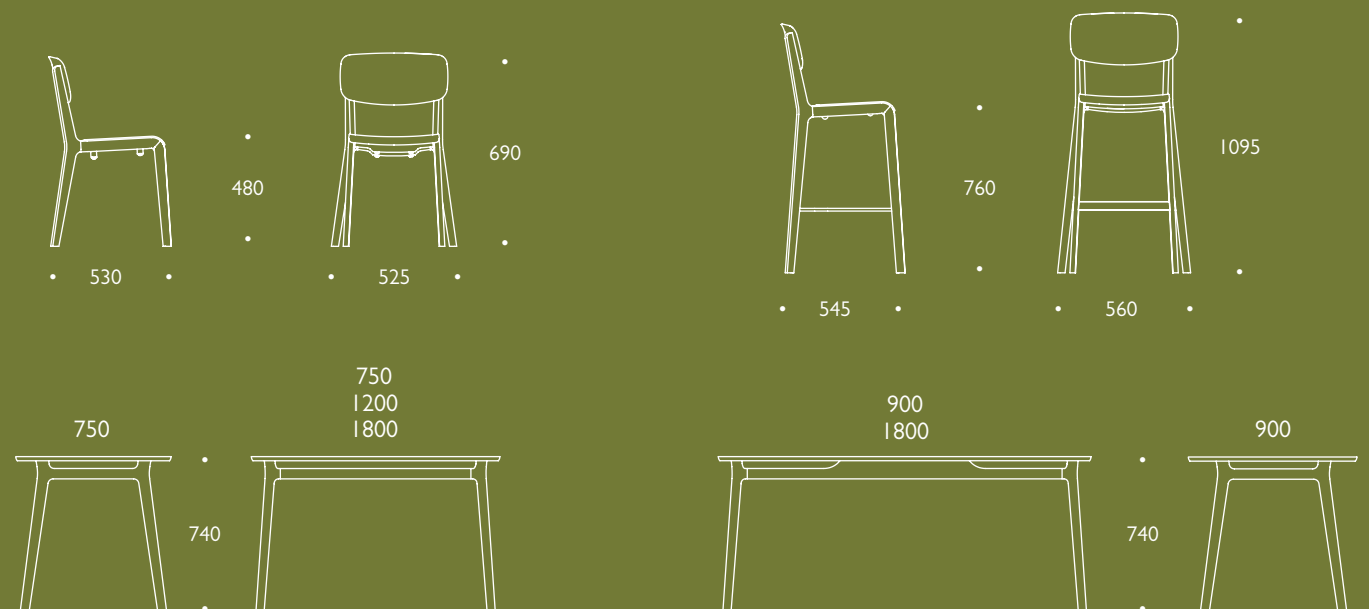

Jonty stools with Diabolo table

Jonty tables

The complementary Jonty tables are available with square or rectangular tops and in five sizes. Exposed plywood edges, are clear lacquered, having a subtle cut-back convex profile. Tops are beech veneer or white laminate as standard. As with the chairs, frames and top edges can be solid colour lacquered.

Jonty

vital statistics

All dimensions in mm

Jonty frames are available in natural beech as standard, with a choice of alternative solid colours as listed below. Table tops are available in natural beech or white laminate as standard. Plastic seats and backs are available in a choice of five colours as standard, as listed below.

- Solid colour frames and tops**
- white 1
RAL 9016
 - black 2
RAL 9011
 - red 3
RAL 3002
 - olive green 4
RAL D2 100 60 20
 - grey 5
RAL 7022
 - light blue 6
RAL D2 180 80 05
- Plastic seat and back colours**
- red 1
RAL 3002
 - olive green 2
RAL D2 100 60 20
 - grey 3
RAL 7022
 - white 4
RAL 9016
 - light blue 5
RAL D2 180 80 05