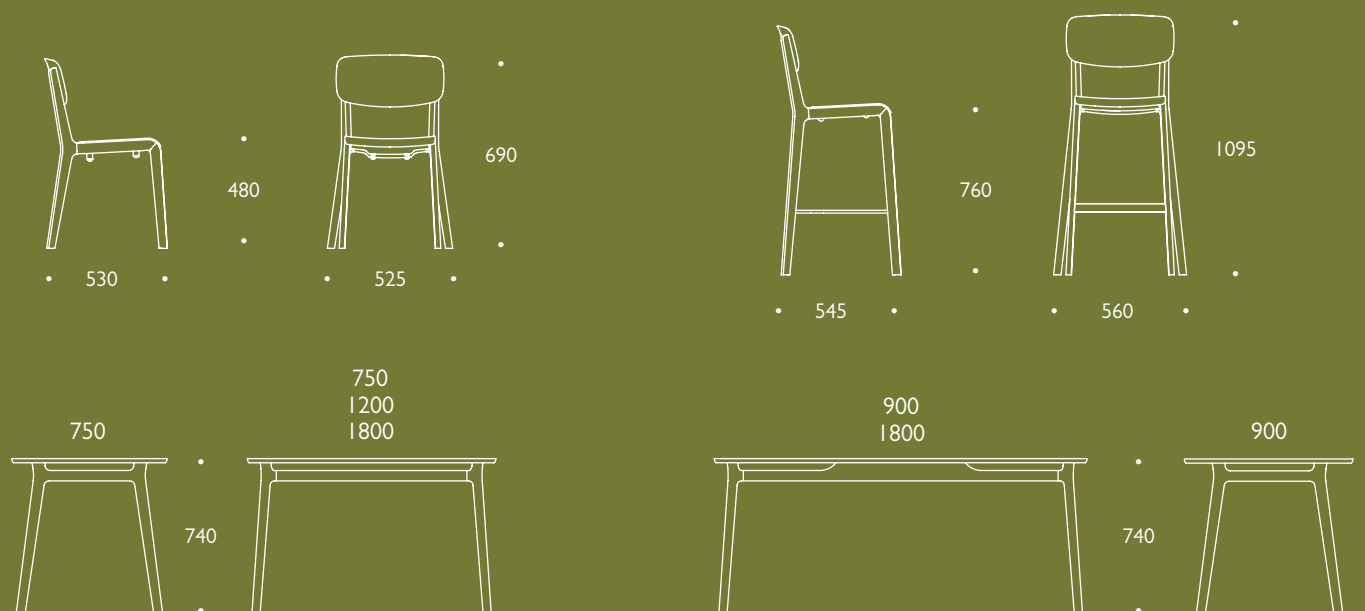

Jonty stools with Diabolo table

Jonty tables

The complementary Jonty tables are available with square or rectangular tops and in five sizes. Exposed plywood edges, are clear lacquered, having a subtle cut-back convex profile. Tops are beech veneer or white laminate as standard. As with the chairs, frames and top edges can be solid colour lacquered.

Jonty

vital statistics

All dimensions in mm

Jonty frames are available in natural beech as standard, with a choice of alternative solid colours as listed below. Table tops are available in natural beech or white laminate as standard. Plastic seats and backs are available in a choice of five colours as standard, as listed below.

- Solid colour frames and tops**
- white 1
RAL 9016
 - black 2
RAL 9011
 - red 3
RAL 3002
 - olive green 4
RAL D2 100 60 20
 - grey 5
RAL 7022
 - light blue 6
RAL D2 180 80 05
- Plastic seat and back colours**
- red 1
RAL 3002
 - olive green 2
RAL D2 100 60 20
 - grey 3
RAL 7022
 - white 4
RAL 9016
 - light blue 5
RAL D2 180 80 05