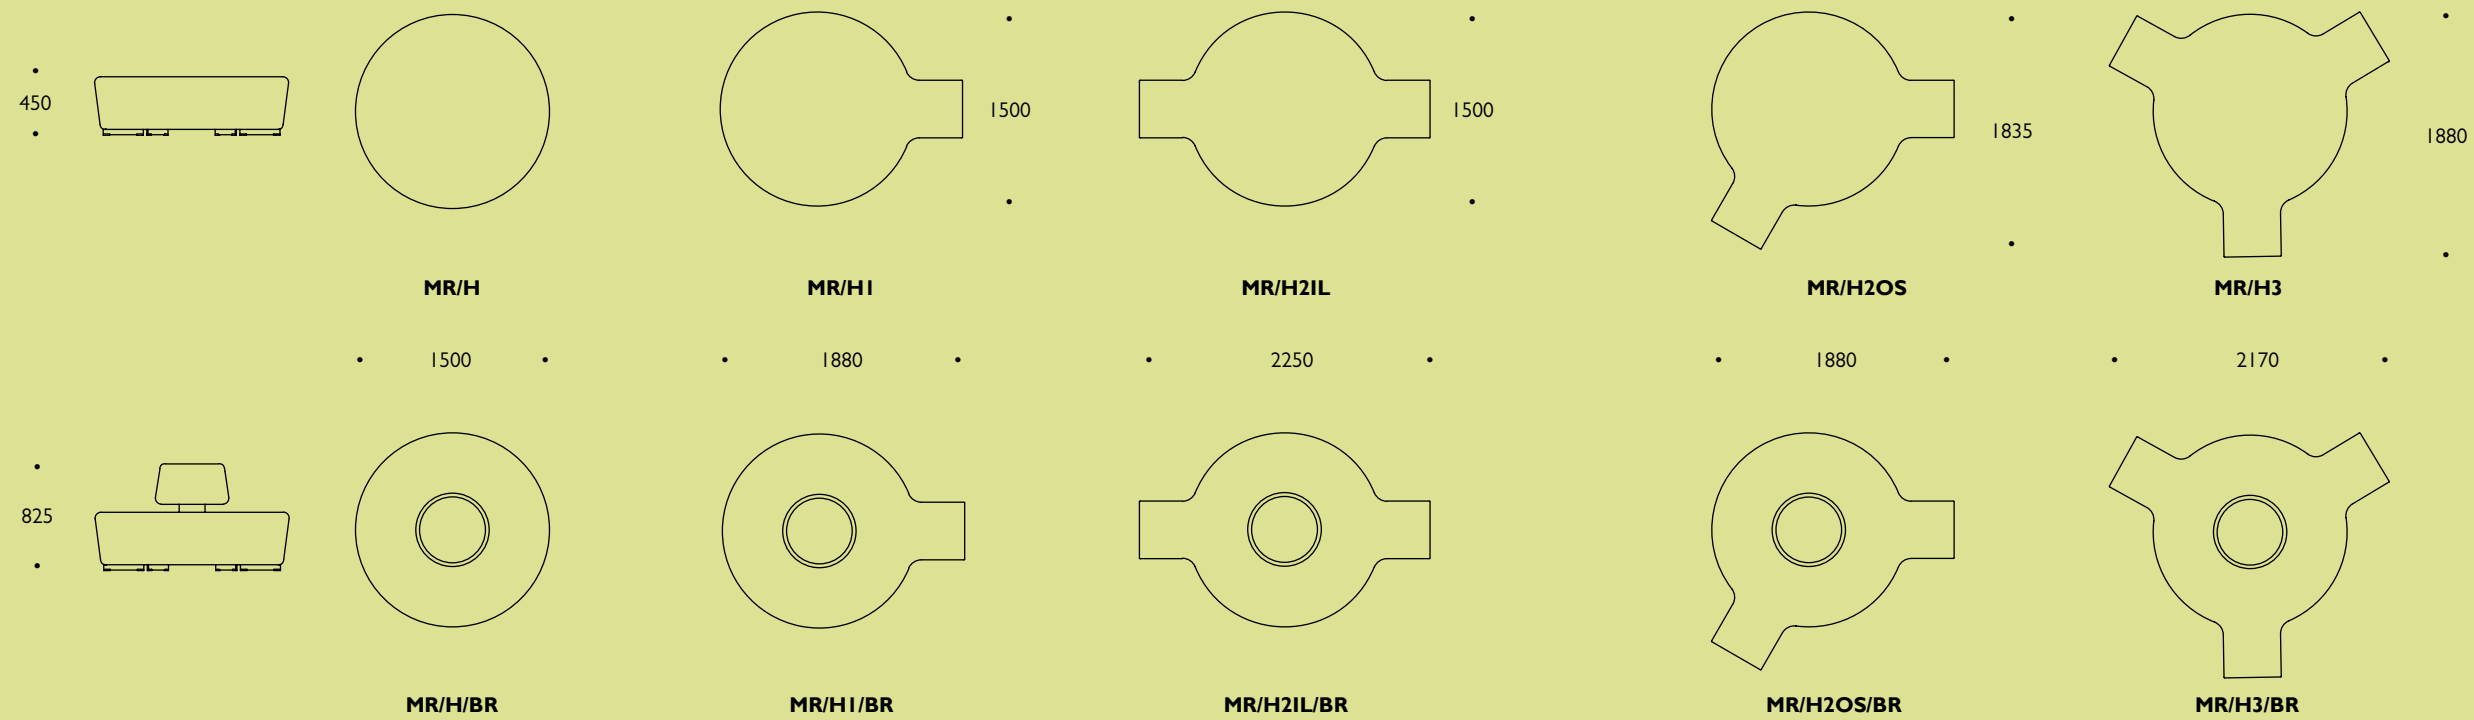

MIR

vital statistics

Hub units

Benches

Stools

Table

Hub unit and bench feet, black powder coated as standard.

Stitching to match the fabric as standard.
Contrast stitching available on request, POA.

Table powder coated black or white as standard.