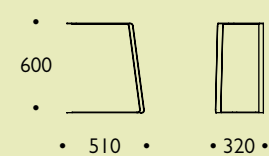

MIR

vital statistics

Hub units

Benches

Stools

Table

Hub unit and bench feet, black powder coated as standard.

Stitching to match the fabric as standard.
Contrast stitching available on request, POA.