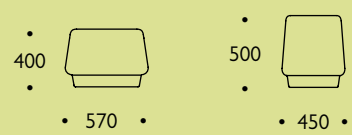

MIR

vital statistics

Hub units

Benches

Stools

Table

Hub unit and bench feet, black powder coated as standard.

Stitching to match the fabric as standard.
Contrast stitching available on request, POA.

Table powder coated black or white as standard.