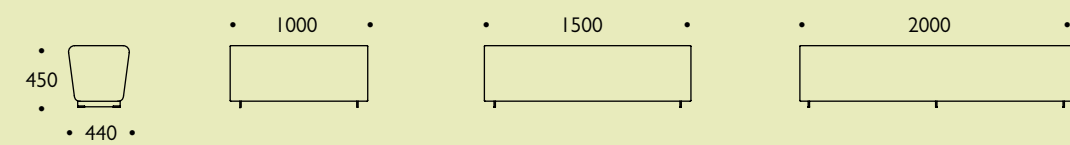

MIR

vital statistics

Hub units

Benches

Stools

Table

Hub unit and bench feet, black powder coated as standard.

Stitching to match the fabric as standard.
Contrast stitching available on request, POA.

Table powder coated black or white as standard.