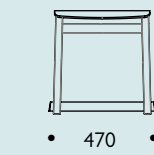

## vital statistics

All dimensions in mm

Theo frames are available in natural oak or ash as standard, with a choice of alternative finishes as listed below.

- | Solid colour    |               | Stains    |  |
|-----------------|---------------|-----------|--|
| ● black 1       | RAL 9011      | ● black 1 |  |
| ● olive green 2 | RAL 7008      | ● wenge 2 |  |
| ● light grey 3  | RAL 7032      | ● grey 3  |  |
| ○ white 4       | RAL 9010      | ○ white 4 |  |
| ● light blue 5  | BS 4800 16C33 |           |  |
| ● teal 6        | RAL 5021      |           |  |
| ● orange 7      | RAL 2009      |           |  |
| ● red 8         | RAL 3001      |           |  |