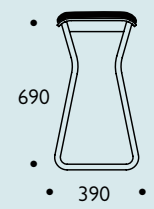

## vital statistics

All dimensions in mm

Theo frames are available in natural oak or ash as standard, with a choice of alternative finishes as listed below.

- | Solid colour    |               | Stains    |  |
|-----------------|---------------|-----------|--|
| ● black 1       | RAL 9011      | ● black 1 |  |
| ● olive green 2 | RAL 7008      | ● wenge 2 |  |
| ● light grey 3  | RAL 7032      | ● grey 3  |  |
| ○ white 4       | RAL 9010      | ○ white 4 |  |
| ● light blue 5  | BS 4800 16C33 |           |  |
| ● teal 6        | RAL 5021      |           |  |
| ● orange 7      | RAL 2009      |           |  |
| ● red 8         | RAL 3001      |           |  |