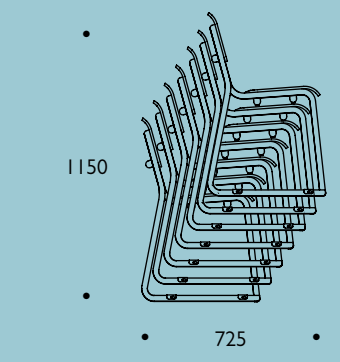

## vital statistics

All dimensions in mm

Theo frames are available in natural oak or ash as standard, with a choice of alternative finishes as listed below.

- | Solid colour    |               | Stains    |  |
|-----------------|---------------|-----------|--|
| ● black 1       | RAL 9011      | ● black 1 |  |
| ● olive green 2 | RAL 7008      | ● wenge 2 |  |
| ● light grey 3  | RAL 7032      | ● grey 3  |  |
| ○ white 4       | RAL 9010      | ○ white 4 |  |
| ● light blue 5  | BS 4800 16C33 |           |  |
| ● teal 6        | RAL 5021      |           |  |
| ● orange 7      | RAL 2009      |           |  |
| ● red 8         | RAL 3001      |           |  |