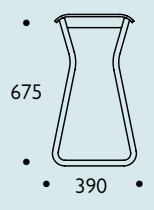

## vital statistics

All dimensions in mm

Theo frames are available in natural oak or ash as standard, with a choice of alternative finishes as listed below.

- | Solid colour    |               | Stains    |  |
|-----------------|---------------|-----------|--|
| ● black 1       | RAL 9011      | ● black 1 |  |
| ● olive green 2 | RAL 7008      | ● wenge 2 |  |
| ● light grey 3  | RAL 7032      | ● grey 3  |  |
| ○ white 4       | RAL 9010      | ○ white 4 |  |
| ● light blue 5  | BS 4800 16C33 |           |  |
| ● teal 6        | RAL 5021      |           |  |
| ● orange 7      | RAL 2009      |           |  |
| ● red 8         | RAL 3001      |           |  |