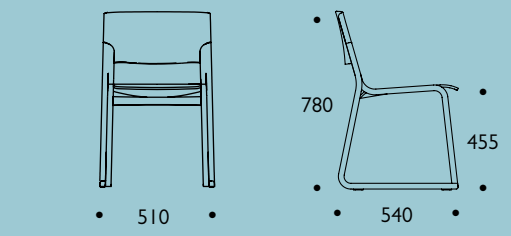

## vital statistics

All dimensions in mm

Theo frames are available in natural oak or ash as standard, with a choice of alternative finishes as listed below.

- | Solid colour    |               | Stains    |  |
|-----------------|---------------|-----------|--|
| ● black 1       | RAL 9011      | ● black 1 |  |
| ● olive green 2 | RAL 7008      | ● wenge 2 |  |
| ● light grey 3  | RAL 7032      | ● grey 3  |  |
| ○ white 4       | RAL 9010      | ○ white 4 |  |
| ● light blue 5  | BS 4800 16C33 |           |  |
| ● teal 6        | RAL 5021      |           |  |
| ● orange 7      | RAL 2009      |           |  |
| ● red 8         | RAL 3001      |           |  |