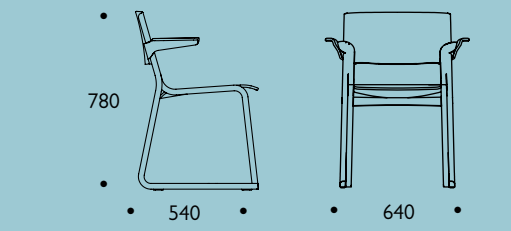

## vital statistics

All dimensions in mm

Theo frames are available in natural oak or ash as standard, with a choice of alternative finishes as listed below.

- | Solid colour    |               | Stains    |  |
|-----------------|---------------|-----------|--|
| ● black 1       | RAL 9011      | ● black 1 |  |
| ● olive green 2 | RAL 7008      | ● wenge 2 |  |
| ● light grey 3  | RAL 7032      | ● grey 3  |  |
| ○ white 4       | RAL 9010      | ○ white 4 |  |
| ● light blue 5  | BS 4800 16C33 |           |  |
| ● teal 6        | RAL 5021      |           |  |
| ● orange 7      | RAL 2009      |           |  |
| ● red 8         | RAL 3001      |           |  |