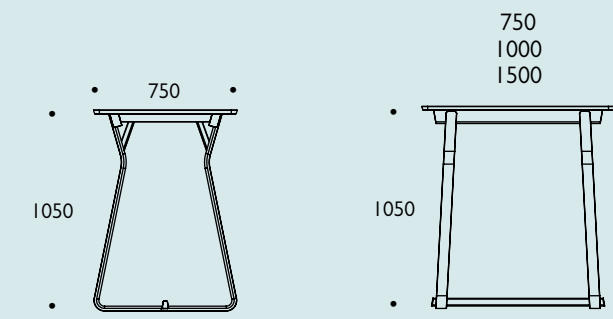

## vital statistics

All dimensions in mm

Theo frames are available in natural oak or ash as standard, with a choice of alternative finishes as listed below.

- | Solid colour    |               | Stains    |  |
|-----------------|---------------|-----------|--|
| ● black 1       | RAL 9011      | ● black 1 |  |
| ● olive green 2 | RAL 7008      | ● wenge 2 |  |
| ● light grey 3  | RAL 7032      | ● grey 3  |  |
| ○ white 4       | RAL 9010      | ○ white 4 |  |
| ● light blue 5  | BS 4800 16C33 |           |  |
| ● teal 6        | RAL 5021      |           |  |
| ● orange 7      | RAL 2009      |           |  |
| ● red 8         | RAL 3001      |           |  |