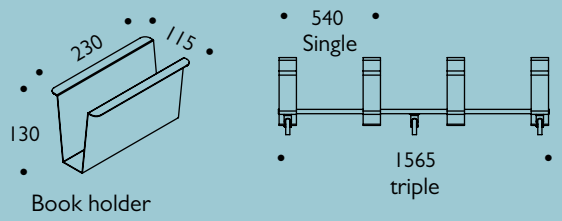

## vital statistics

All dimensions in mm

Theo frames are available in natural oak or ash as standard, with a choice of alternative finishes as listed below.

- | Solid colour    |               | Stains    |  |
|-----------------|---------------|-----------|--|
| ● black 1       | RAL 9011      | ● black 1 |  |
| ● olive green 2 | RAL 7008      | ● wenge 2 |  |
| ● light grey 3  | RAL 7032      | ● grey 3  |  |
| ○ white 4       | RAL 9010      | ○ white 4 |  |
| ● light blue 5  | BS 4800 16C33 |           |  |
| ● teal 6        | RAL 5021      |           |  |
| ● orange 7      | RAL 2009      |           |  |
| ● red 8         | RAL 3001      |           |  |