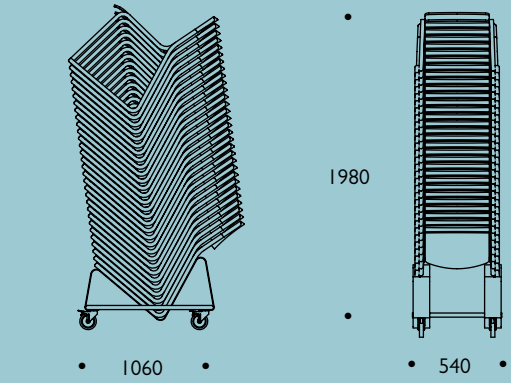

## vital statistics

All dimensions in mm

Theo frames are available in natural oak or ash as standard, with a choice of alternative finishes as listed below.

- | Solid colour    |               | Stains    |  |
|-----------------|---------------|-----------|--|
| ● black 1       | RAL 9011      | ● black 1 |  |
| ● olive green 2 | RAL 7008      | ● wenge 2 |  |
| ● light grey 3  | RAL 7032      | ● grey 3  |  |
| ○ white 4       | RAL 9010      | ○ white 4 |  |
| ● light blue 5  | BS 4800 16C33 |           |  |
| ● teal 6        | RAL 5021      |           |  |
| ● orange 7      | RAL 2009      |           |  |
| ● red 8         | RAL 3001      |           |  |