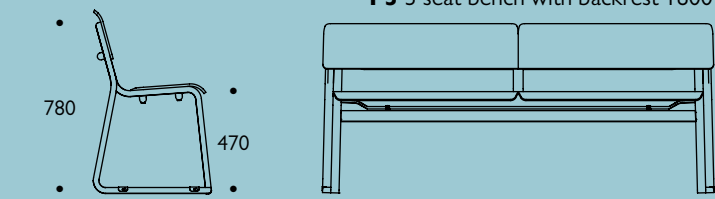

## vital statistics

All dimensions in mm

Theo frames are available in natural oak or ash as standard, with a choice of alternative finishes as listed below.

- | Solid colour    |               | Stains    |  |
|-----------------|---------------|-----------|--|
| ● black 1       | RAL 9011      | ● black 1 |  |
| ● olive green 2 | RAL 7008      | ● wenge 2 |  |
| ● light grey 3  | RAL 7032      | ● grey 3  |  |
| ○ white 4       | RAL 9010      | ○ white 4 |  |
| ● light blue 5  | BS 4800 16C33 |           |  |
| ● teal 6        | RAL 5021      |           |  |
| ● orange 7      | RAL 2009      |           |  |
| ● red 8         | RAL 3001      |           |  |