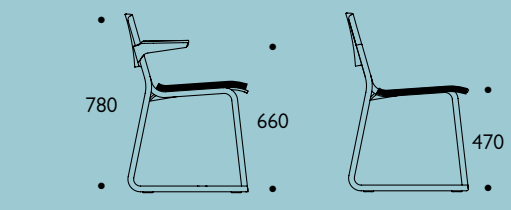

## vital statistics

All dimensions in mm

Theo frames are available in natural oak or ash as standard, with a choice of alternative finishes as listed below.

- | Solid colour    |               | Stains    |  |
|-----------------|---------------|-----------|--|
| ● black 1       | RAL 9011      | ● black 1 |  |
| ● olive green 2 | RAL 7008      | ● wenge 2 |  |
| ● light grey 3  | RAL 7032      | ● grey 3  |  |
| ○ white 4       | RAL 9010      | ○ white 4 |  |
| ● light blue 5  | BS 4800 16C33 |           |  |
| ● teal 6        | RAL 5021      |           |  |
| ● orange 7      | RAL 2009      |           |  |
| ● red 8         | RAL 3001      |           |  |