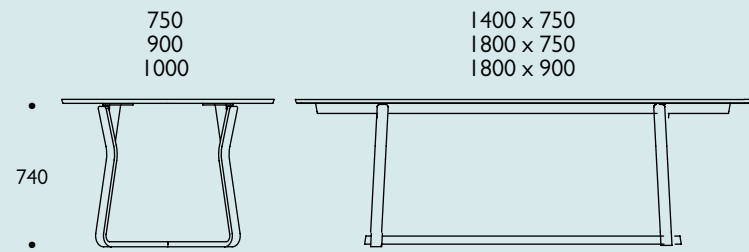

## vital statistics

All dimensions in mm

Theo frames are available in natural oak or ash as standard, with a choice of alternative finishes as listed below.

- | Solid colour    |               | Stains    |  |
|-----------------|---------------|-----------|--|
| ● black 1       | RAL 9011      | ● black 1 |  |
| ● olive green 2 | RAL 7008      | ● wenge 2 |  |
| ● light grey 3  | RAL 7032      | ● grey 3  |  |
| ○ white 4       | RAL 9010      | ○ white 4 |  |
| ● light blue 5  | BS 4800 16C33 |           |  |
| ● teal 6        | RAL 5021      |           |  |
| ● orange 7      | RAL 2009      |           |  |
| ● red 8         | RAL 3001      |           |  |