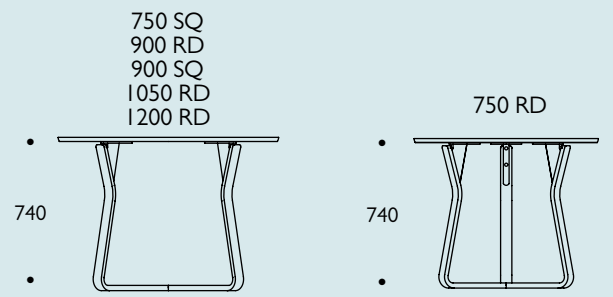

## vital statistics

All dimensions in mm

Theo frames are available in natural oak or ash as standard, with a choice of alternative finishes as listed below.

- | Solid colour    |               | Stains    |  |
|-----------------|---------------|-----------|--|
| ● black 1       | RAL 9011      | ● black 1 |  |
| ● olive green 2 | RAL 7008      | ● wenge 2 |  |
| ● light grey 3  | RAL 7032      | ● grey 3  |  |
| ○ white 4       | RAL 9010      | ○ white 4 |  |
| ● light blue 5  | BS 4800 16C33 |           |  |
| ● teal 6        | RAL 5021      |           |  |
| ● orange 7      | RAL 2009      |           |  |
| ● red 8         | RAL 3001      |           |  |