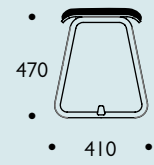

## vital statistics

All dimensions in mm

Theo frames are available in natural oak or ash as standard, with a choice of alternative finishes as listed below.

- | Solid colour    |               | Stains    |  |
|-----------------|---------------|-----------|--|
| ● black 1       | RAL 9011      | ● black 1 |  |
| ● olive green 2 | RAL 7008      | ● wenge 2 |  |
| ● light grey 3  | RAL 7032      | ● grey 3  |  |
| ○ white 4       | RAL 9010      | ○ white 4 |  |
| ● light blue 5  | BS 4800 16C33 |           |  |
| ● teal 6        | RAL 5021      |           |  |
| ● orange 7      | RAL 2009      |           |  |
| ● red 8         | RAL 3001      |           |  |