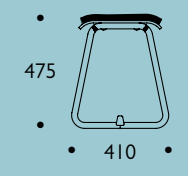

## vital statistics

All dimensions in mm

Theo frames are available in natural oak or ash as standard, with a choice of alternative finishes as listed below.

- | Solid colour    |               | Stains    |  |
|-----------------|---------------|-----------|--|
| ● black 1       | RAL 9011      | ● black 1 |  |
| ● olive green 2 | RAL 7008      | ● wenge 2 |  |
| ● light grey 3  | RAL 7032      | ● grey 3  |  |
| ○ white 4       | RAL 9010      | ○ white 4 |  |
| ● light blue 5  | BS 4800 16C33 |           |  |
| ● teal 6        | RAL 5021      |           |  |
| ● orange 7      | RAL 2009      |           |  |
| ● red 8         | RAL 3001      |           |  |