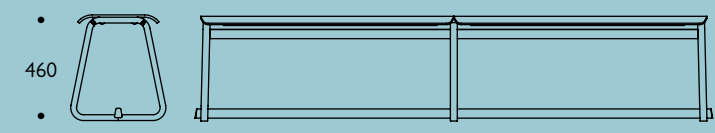

## vital statistics

All dimensions in mm

Theo frames are available in natural oak or ash as standard, with a choice of alternative finishes as listed below.

- | Solid colour    |               | Stains    |  |
|-----------------|---------------|-----------|--|
| ● black 1       | RAL 9011      | ● black 1 |  |
| ● olive green 2 | RAL 7008      | ● wenge 2 |  |
| ● light grey 3  | RAL 7032      | ● grey 3  |  |
| ○ white 4       | RAL 9010      | ○ white 4 |  |
| ● light blue 5  | BS 4800 16C33 |           |  |
| ● teal 6        | RAL 5021      |           |  |
| ● orange 7      | RAL 2009      |           |  |
| ● red 8         | RAL 3001      |           |  |