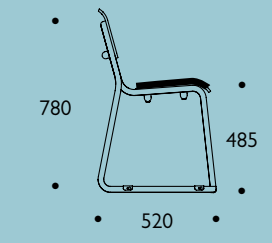

## vital statistics

All dimensions in mm

Theo frames are available in natural oak or ash as standard, with a choice of alternative finishes as listed below.

- | Solid colour    |               | Stains    |  |
|-----------------|---------------|-----------|--|
| ● black 1       | RAL 9011      | ● black 1 |  |
| ● olive green 2 | RAL 7008      | ● wenge 2 |  |
| ● light grey 3  | RAL 7032      | ● grey 3  |  |
| ○ white 4       | RAL 9010      | ○ white 4 |  |
| ● light blue 5  | BS 4800 16C33 |           |  |
| ● teal 6        | RAL 5021      |           |  |
| ● orange 7      | RAL 2009      |           |  |
| ● red 8         | RAL 3001      |           |  |