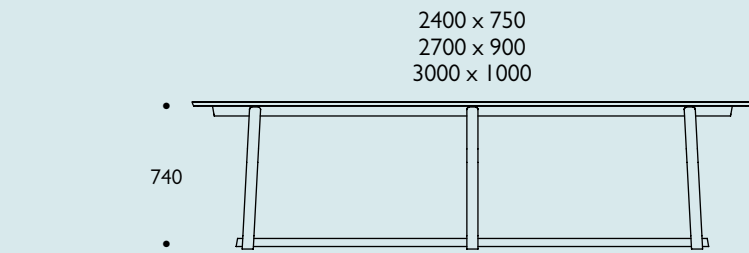

## vital statistics

All dimensions in mm

Theo frames are available in natural oak or ash as standard, with a choice of alternative finishes as listed below.

- | Solid colour    |               | Stains    |  |
|-----------------|---------------|-----------|--|
| ● black 1       | RAL 9011      | ● black 1 |  |
| ● olive green 2 | RAL 7008      | ● wenge 2 |  |
| ● light grey 3  | RAL 7032      | ● grey 3  |  |
| ○ white 4       | RAL 9010      | ○ white 4 |  |
| ● light blue 5  | BS 4800 16C33 |           |  |
| ● teal 6        | RAL 5021      |           |  |
| ● orange 7      | RAL 2009      |           |  |
| ● red 8         | RAL 3001      |           |  |